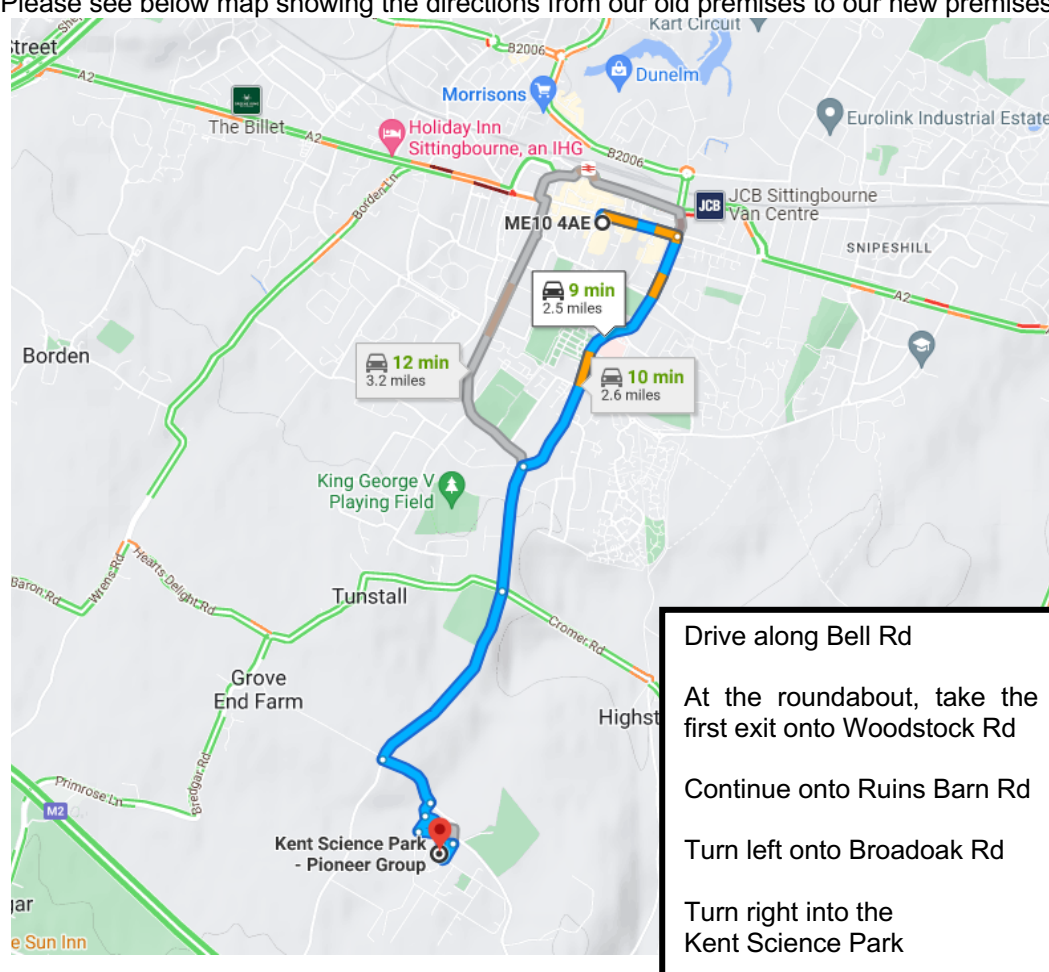

We are excited to let you know that we are moving premises

From the 11 September 2023 our new address will be:

McCabe Ford Williams
 Building 1063
 Cornforth Drive
 Kent Science Park
 Sittingbourne
 ME9 8PX

Our phone number will remain the same:

01795 479 111

Please see below map showing the directions from our old premises to our new premises:

When visiting the Kent Science Park please give us a call so that we can inform the staff at the gatehouse of your arrival.